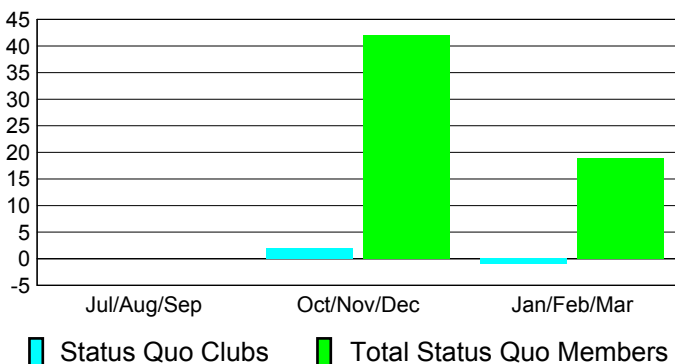

Club Results 2010-2011

Goal, New, Dropped, Gain/Loss

Comparison of Club Gain/Loss

Current Year Compared to the Previous Year

YTD Status Quo Clubs 2010-2011

Status Quo Clubs Compared to Status Quo Members

MEMBERSHIP

**Membership Results
2010-2011**

**Membership
2009-2010**

Month	Net Memb Goal	Actual New Memb	Actual Dropped Memb	Gain/Loss of Memb	Gain/Loss of Memb
Jul/Aug/Sep	-22	37	-205	-168	12
Oct/Nov/Dec	12	178	-145	33	-21
Jan/Feb/Mar	64	109	-32	77	28
Totals	54	324	-382	-58	19