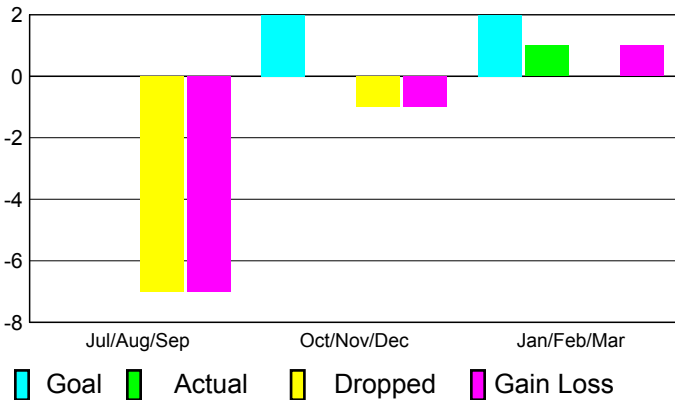

2010-2011 GMT Reports for District (or Undistricted) **District 306 C1**

GMT: M NAGARAJAN

Location: REP OF SRI LANKA

GMT CA: 6

CLUBS

**Club Results
2010-2011**

**Clubs
2009-2010**

Month	New Club Goal	Actual New Clubs	Actual Dropped Clubs	Gain/Loss of Clubs	Gain/Loss of Clubs
Jul/Aug/Sep	0	0	-7	-7	0
Oct/Nov/Dec	2	0	-1	-1	1
Jan/Feb/Mar	2	1	0	1	1
Totals	4	1	-8	-7	2

Club Results 2010-2011

Goal, New, Dropped, Gain/Loss

Comparison of Club Gain/Loss

Current Year Compared to the Previous Year

YTD Status Quo Clubs 2010-2011

Status Quo Clubs Compared to Status Quo Members

MEMBERSHIP