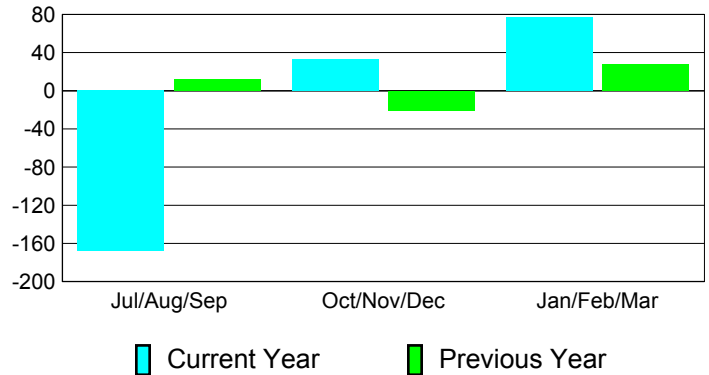

**Membership Results
2010-2011**

**Membership
2009-2010**

Month	Net Memb Goal	Actual New Memb	Actual Dropped Memb	Gain/Loss of Memb	Gain/Loss of Memb
Jul/Aug/Sep	-22	37	-205	-168	12
Oct/Nov/Dec	12	178	-145	33	-21
Jan/Feb/Mar	64	109	-32	77	28
Totals	54	324	-382	-58	19

Membership Results 2010-2011

Goal, New, Dropped, Gain/Loss

Comparison of Membership Gain/Loss

Current Year Compared to the Previous Year

Gender Comparison 2010-2011

Jul/Aug/Sep

Oct/Nov/Dec

Jan/Feb/Mar