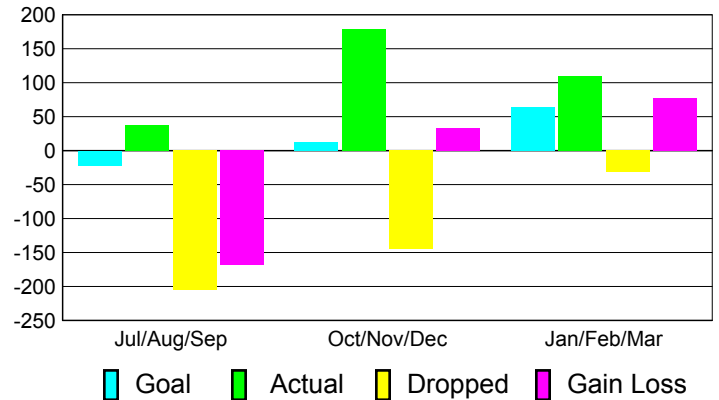

Membership Results 2010-2011

Goal, New, Dropped, Gain/Loss

Comparison of Membership Gain/Loss

Current Year Compared to the Previous Year