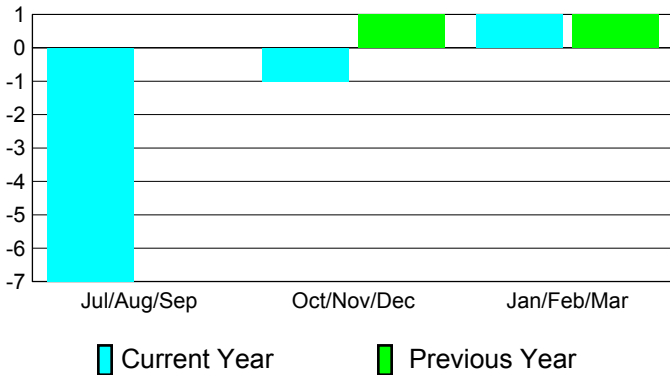

2010-2011 GMT Reports for District (or Undistricted) **District 306 C1**

GMT: M NAGARAJAN

Location: REP OF SRI LANKA

GMT CA: 6

CLUBS

**Club Results
2010-2011**

**Clubs
2009-2010**

Month	New Club Goal	Actual New Clubs	Actual Dropped Clubs	Gain/Loss of Clubs	Gain/Loss of Clubs
Jul/Aug/Sep	0	0	-7	-7	0
Oct/Nov/Dec	2	0	-1	-1	1
Jan/Feb/Mar	2	1	0	1	1
Totals	4	1	-8	-7	2

Club Results 2010-2011

Goal, New, Dropped, Gain/Loss

Comparison of Club Gain/Loss

Current Year Compared to the Previous Year

YTD Status Quo Clubs 2010-2011

Status Quo Clubs Compared to Status Quo Members

MEMBERSHIP